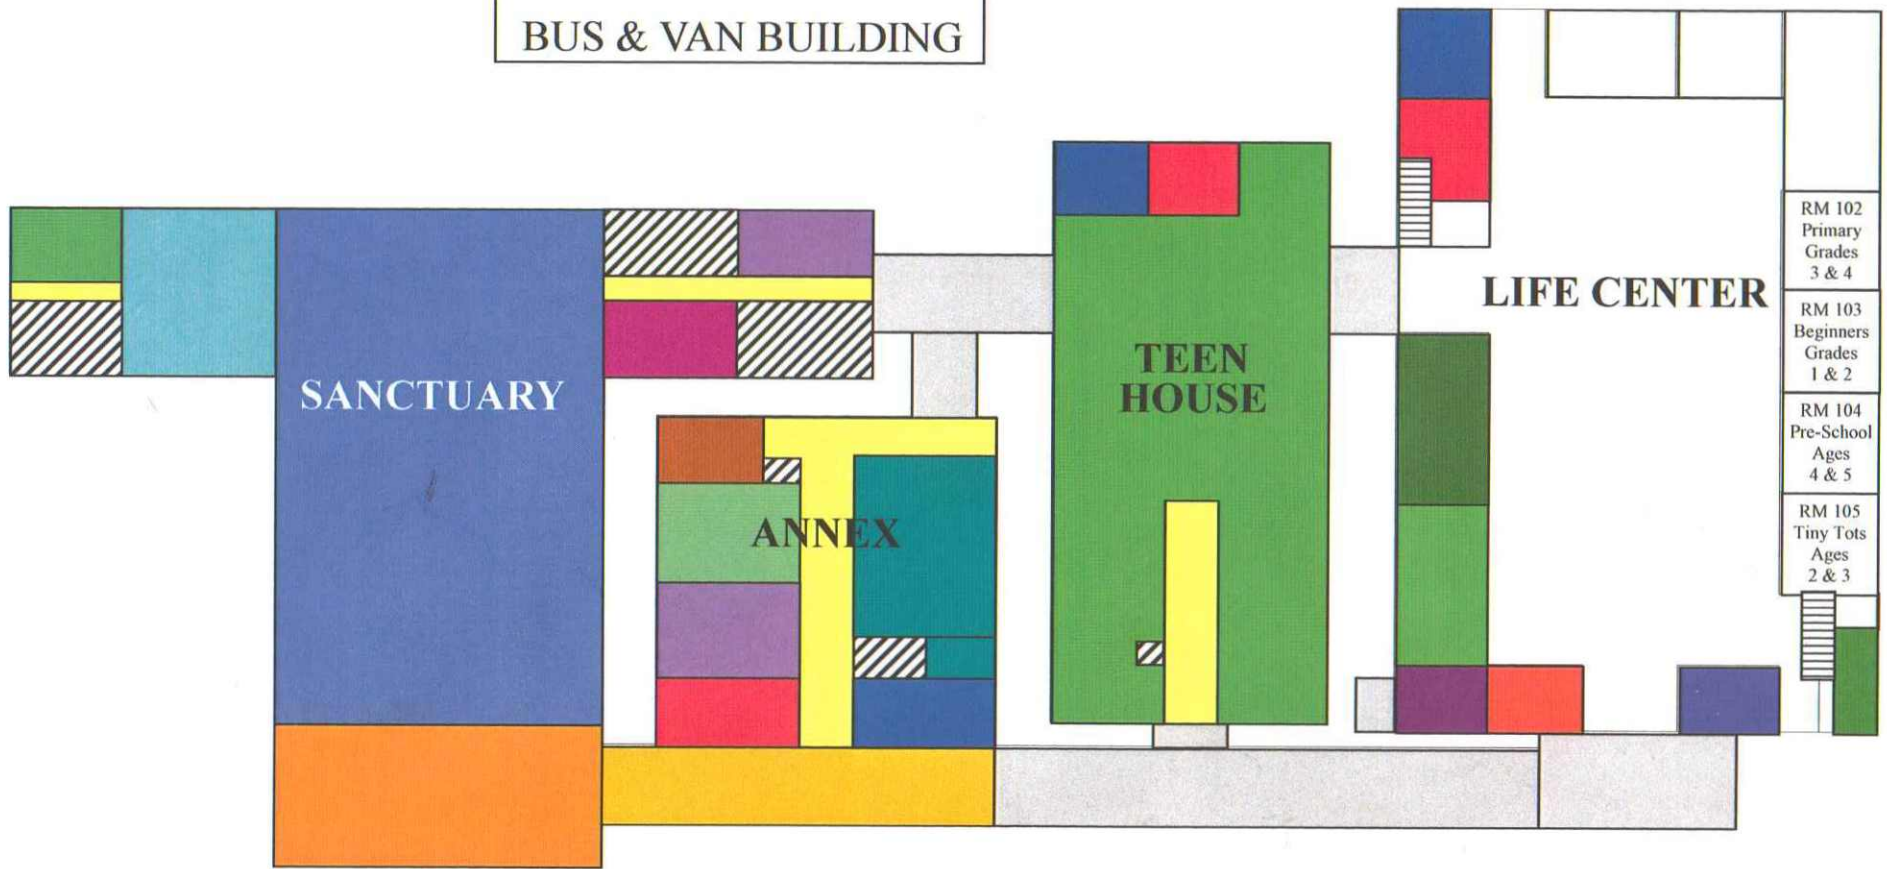

BUS & VAN BUILDING

- | | | |
|----------------|------------------|-----------------|
| CHOIR ROOM | ANNEX FRONT HALL | AWANA OFFICE |
| FOYER | LADIES RESTROOM | DINING ROOM |
| SANCTUARY | MENS RESTROOM | KITCHEN |
| SENIOR ADULT | MIXED ADULT 1 | PASTOR'S OFFICE |
| WORSHIP LEADER | NURSERY | YOUTH PASTOR |
| MIXED ADULT 3 | BRIDE ROOM | CHURCH OFFICE |
| SENIOR LADIES | MIXED ADULT 2 | |
| | TEEN HOUSE | |
| | HALLWAYS | |
| | COVERED WALKS | |
- 2ND FLOOR: 200-215
 MIXED ADULT 4-206
 YOUNG ADULT 213

South Side Missionary Baptist Church
 Star City, Arkansas